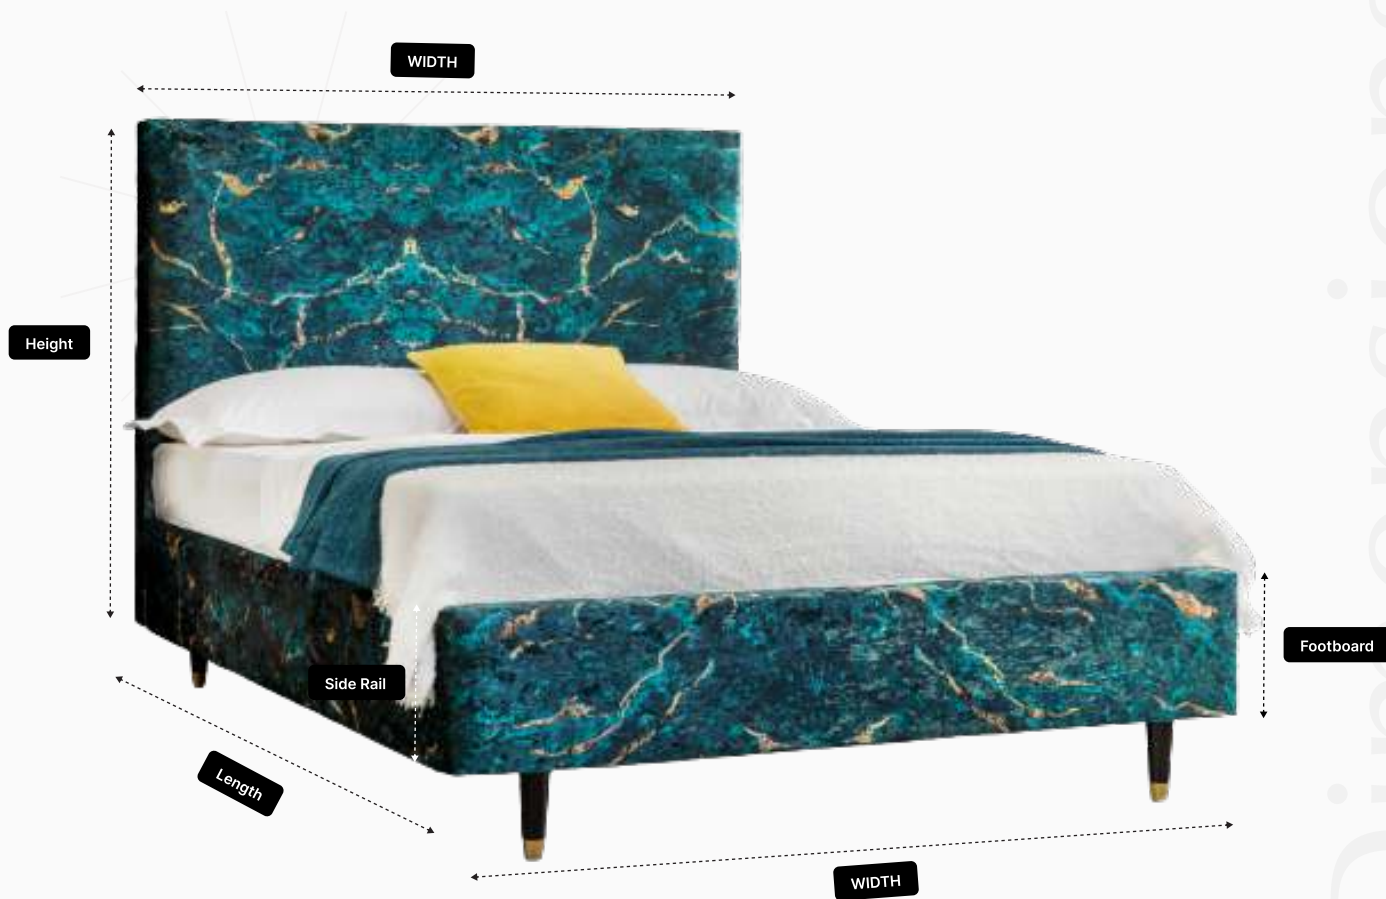

Size	Width	Height	Length	Side Rail	Footboard
Single	97 cm x 115 cm	129.5 cm	212 cm	25.5 cm x 193 cm	25.5 cm x 97 cm
Small Double	129 cm x 115 cm	129.5 cm	212 cm	25.5 cm x 193 cm	25.5 cm x 129 cm
Double	144 cm x 115 cm	129.5 cm	212 cm	25.5 cm x 193 cm	25.5 cm x 144 cm
King size	159 cm x 115 cm	129.5 cm	217 cm	25.5 cm x 198 cm	25.5 cm x 159 cm
Super King Size	190 cm x 115 cm	129.5 cm	217 cm	25.5 cm x 198 cm	25.5 cm x 190 cm

06

GRANITE MARBLE EMERALD BED

Available Fabrics

Granite Marble Emerald

Granite Marble Marine

DIMENSIONS

Dimensions

Size Guide