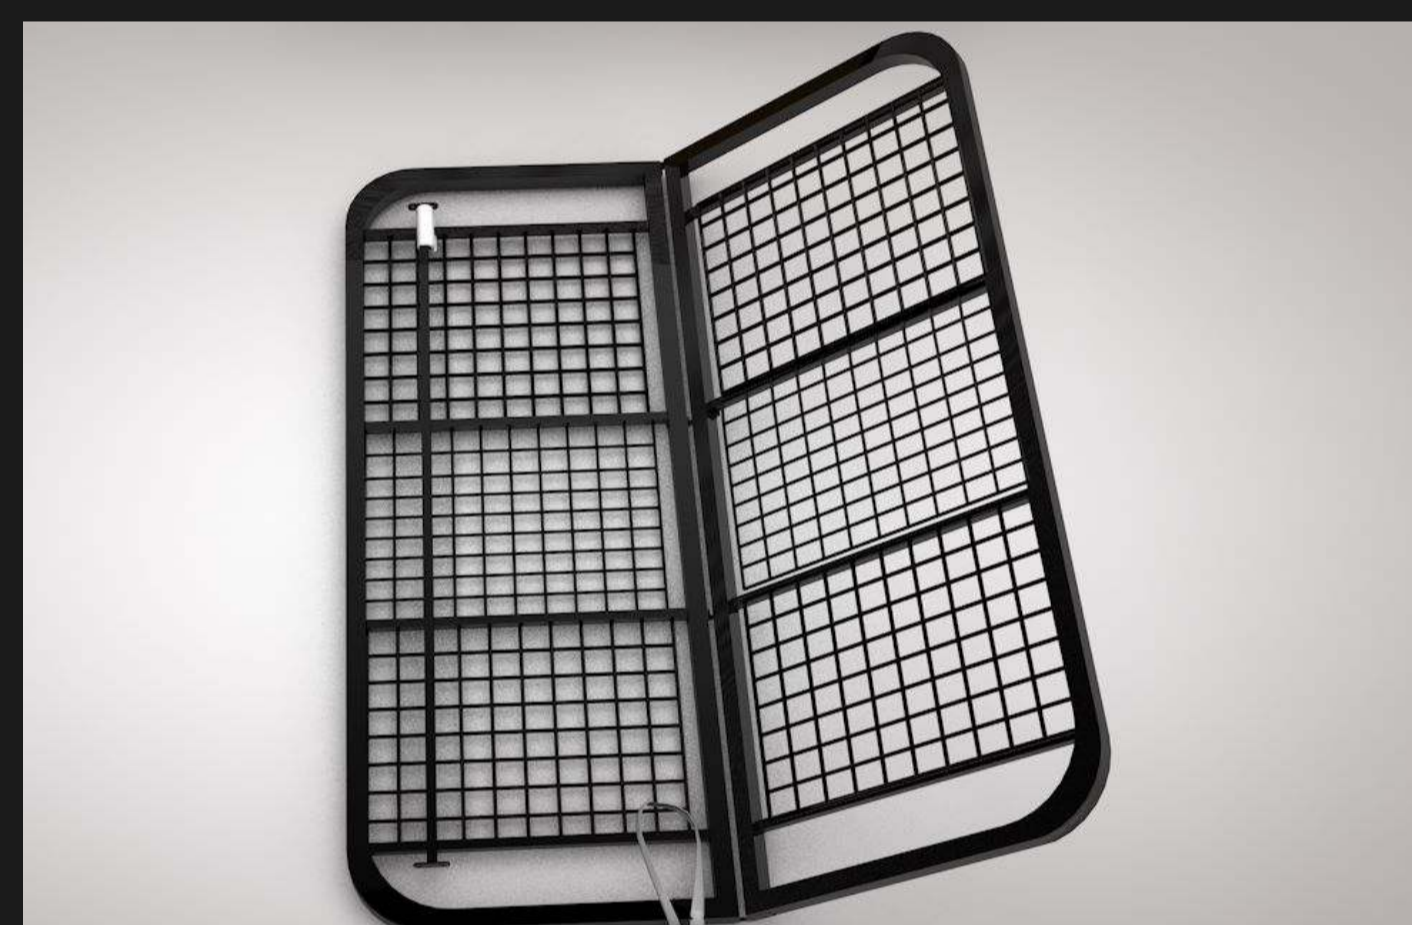

UNIQUE FOLDING HINGES

Our hinges to make this frame foldable are unique and patented. These are made heavy duty to bear load.